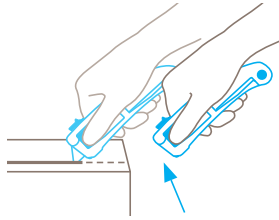

2-cutting edge blade
for a double period of use

Blade change button
for simple and safe blade change

ENJOY SAFETY
MADE IN SOLINGEN

martor

MARTOR SAFETY KNIFE SECUPRO MAXISAFE

SAFETY TECHNOLOGY

SECUPRO
= very high safety

Fully automatic blade retraction

The fully automatic blade retraction of the SECUPRO MAXISAFE guarantees a very high degree of safety from cut injuries. The blade withdraws into the handle the moment it leaves the material being cut. Even when the slider is being held forward.

TECHNICAL FEATURES

Tool-less blade change

Abrasion resistant

Ergonomic

2-cutting edge blade

Cutting depth

Rounded-tip trapezoid blade

Ceramic blade compatible